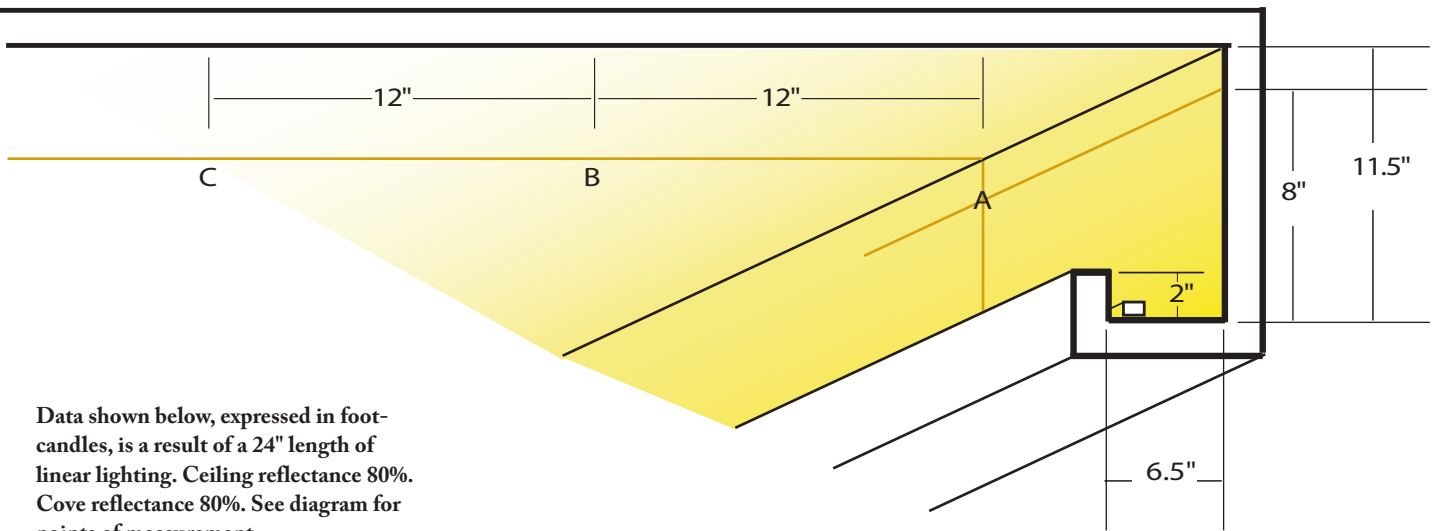

HIGH POWER SWIVEL	
A : 31.2	AI : 2.1
B : 119.2	BI : 2
C : 6.5	CI : 1
D : 1.3	DI : 6

Data shown below, expressed in foot-candles, is a result of a 24" length of linear lighting. Ceiling reflectance 80%. Cove reflectance 80%. See diagram for points of measurement.