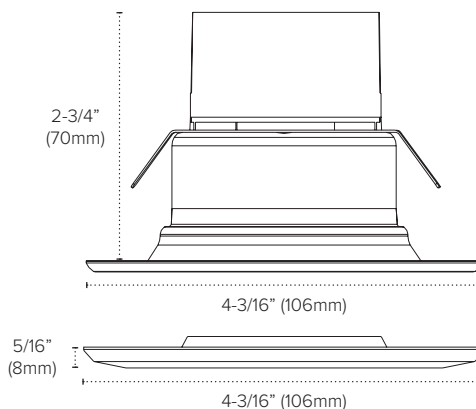

Technical Information

Series	E3
Input Voltage	120V AC, 60Hz
CCT	3000K
CRI	90+
Wattage	9W
Lumens	Up to 828Lm
Beam Angle	90°
Dimmable	5-100%*
Mounting	Recessed mount (3" housing)
Rating	cETLus Listed; Type IC; Suitable for wet locations
Rated Life	35,000 hrs

*Minimum loads may apply