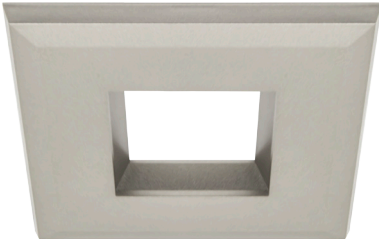

Nickel - Smooth
Q3-NK