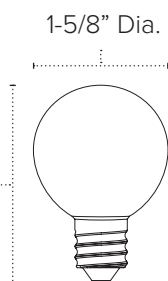

Available Colors

2400K 2700K 5500K

Dimming Options

- CL (10-100%*)
- TRIAC (10-100%*)

Listing / Ratings

2-1/4" M.O.L.

Pro Dec G40 E17

An array of LED S14 lamps for direct replacement of 11W incandescent versions, saving 87% in running costs.