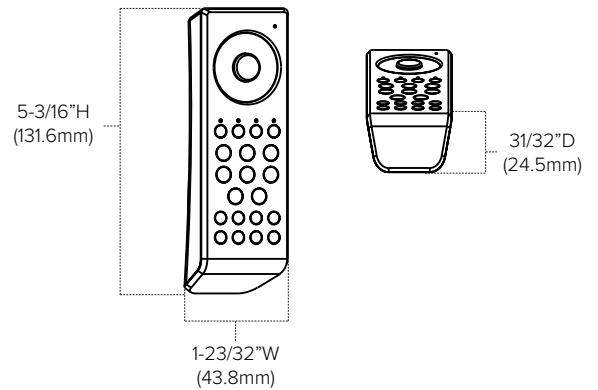

PROJECT:  TYPE:

LOCATION:  CAT:

**Description**

Trulux RF RGB/RGB+WW hand-held remote control for RGB/RGB+WW light control; 1-8 zone operation, 10 preset levels, and 1-8 scene memory.

**Features**

- Press center for On/Off control
- Press B- or B+ for full range dimming (1-100%)
- Color adjustment wheel for fast and accurate adjustments
- Save up to 3 customizable scenes/color temperatures and up to 4 zones
- Radio frequency (RF) signal range up to 65 feet
- Control multiple receivers in multiple zones
- Battery operated (3xAAA battery not included)
- Requires Trulux RF receiver for operation (sold separately)

**Mounting**

Hand-held remote includes wall-mount caddy

**Applications**

Dimming, CCT, scene control, and zone control for RGB/RGB+WW

**Warranty**

5 years

## Required Receivers

Part Number	Description	Application	Input	Current	Output	Listing	Dimensions
REC-5A-4Z	Trulux RF Constant Voltage Receiver	Dry location	12-36V DC	4x5A	4x(60-180)W	RoHS	7-1/16" x 1-13/16" x 6-23/32" (178.9mm x 45.5mm x 18.6mm)