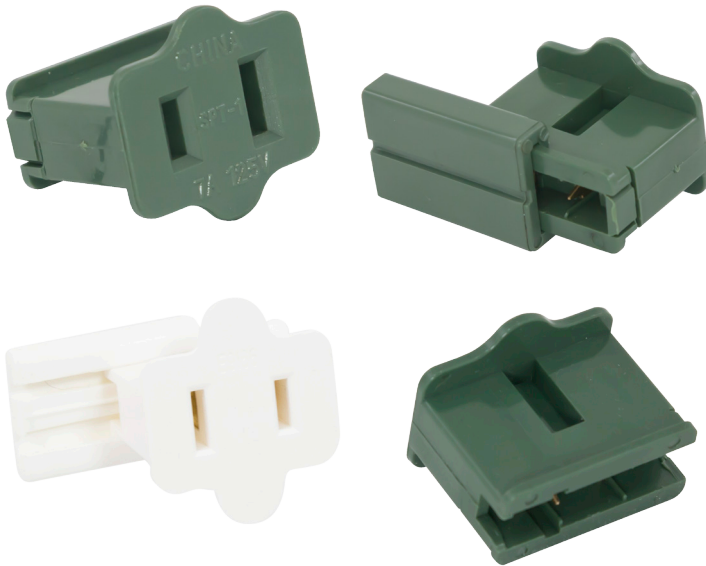

ACCESSORIES SOCKETS & PLUGS

C7/C9 BULB SOCKETS

PART NUMBER	COLOR
C7 Socket • For 18 AWG SPT-2 wire • Bag of 100 or Case of 1000	
C7SOCKET18SPT2-GR	GREEN
C7SOCKET18SPT2-WH	WHITE
C7SOCKET18SPT2-BR	BROWN
C9 Socket • For 18 AWG SPT-2 wire • Bag of 100 or Case of 1000	
C9SOCKET18SPT2-GR	GREEN
C9SOCKET18SPT2-WH	WHITE
C9SOCKET18SPT2-BR	BROWN

SPT-2 PLUGS & SOCKETS

PART NUMBER	COLOR	QTY
Slide-on Female Socket • For 18 AWG SPT-2 wire • 125V, 10A		
F-SOCKET-BK-SPT2-B	BLACK	25
F-SOCKET-BK-SPT2-500	BLACK	500
F-SOCKET-WH-SPT2-B	WHITE	25
F-SOCKET-WH-SPT2-500	WHITE	500
Slide-on Inline Female Socket • For 18 AWG SPT-2 wire • 125V, 10A		
F-INLINE-BK-SPT2-B	BLACK	25
F-INLINE-GR-SPT2-B	GREEN	25
F-INLINE-WH-SPT2-B	WHITE	25
Slide-on Male Plug • For 18 AWG SPT-2 wire • 125V, 10A		
M-PLUG-BK-SPT2-B	BLACK	25
M-PLUG-BK-SPT2-500	BLACK	500
M-PLUG-WH-SPT2-B	WHITE	25
M-PLUG-WH-SPT2-500	WHITE	500

SPT-1 PLUGS & SOCKETS

PART NUMBER	COLOR	QTY
Slide-on Female Socket • For 18 AWG SPT-1 wire • 125V, 10A		
F-SOCKET-BK-B	BLACK	25
F-SOCKET-BK-500	BLACK	500
F-SOCKET-GR-B	GREEN	25
F-SOCKET-GR-500	GREEN	500
F-SOCKET-WH-B	WHITE	25
F-SOCKET-WH-500	WHITE	500
Slide-on Inline Female Socket • For 18 AWG SPT-1 wire • 125V, 10A		
F-INLINE-GR-B	GREEN	25
F-INLINE-WH-B	WHITE	25
Slide-on Male Plug • For 18 AWG SPT-1 wire • 125V, 10A		
M-PLUG-BK-B	BLACK	25
M-PLUG-BK-500	BLACK	500
M-PLUG-GR-B	GREEN	25
M-PLUG-GR-500	GREEN	500
M-PLUG-WH-B	WHITE	25
M-PLUG-WH-500	WHITE	500