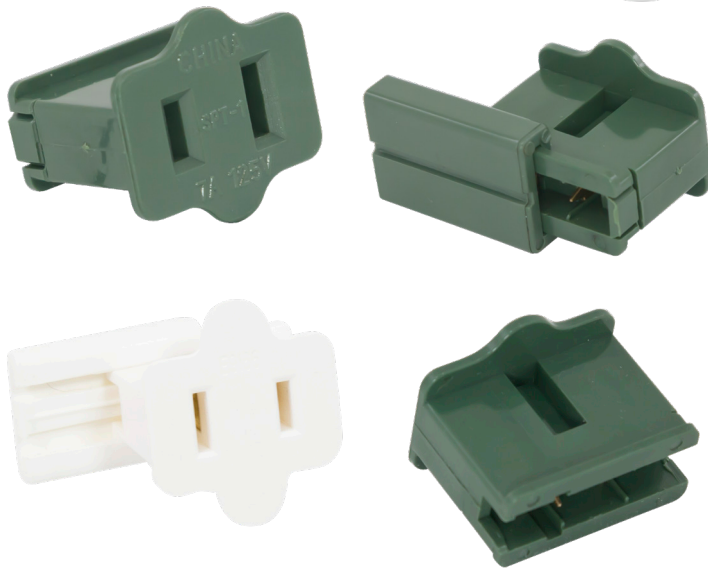

# ACCESSORIES SOCKETS & PLUGS

## C7/C9 BULB SOCKETS

PART NUMBER	COLOR
C7 Socket • For 18 AWG SPT-2 wire • Bag of 100 or Case of 1000	
<b>C7SOCKET18SPT2-GR</b>	GREEN
<b>C7SOCKET18SPT2-WH</b>	WHITE
<b>C7SOCKET18SPT2-BR</b>	BROWN
C9 Socket • For 18 AWG SPT-2 wire • Bag of 100 or Case of 1000	
<b>C9SOCKET18SPT2-GR</b>	GREEN
<b>C9SOCKET18SPT2-WH</b>	WHITE
<b>C9SOCKET18SPT2-BR</b>	BROWN

## SPT-2 PLUGS & SOCKETS

PART NUMBER	COLOR	QTY
Slide-on Female Socket • For 18 AWG SPT-2 wire • 125V, 10A		
<b>F-SOCKET-BK-SPT2-B</b>	BLACK	25
<b>F-SOCKET-BK-SPT2-500</b>	BLACK	500
<b>F-SOCKET-WH-SPT2-B</b>	WHITE	25
<b>F-SOCKET-WH-SPT2-500</b>	WHITE	500
Slide-on Inline Female Socket • For 18 AWG SPT-2 wire • 125V, 10A		
<b>F-INLINE-BK-SPT2-B</b>	BLACK	25
<b>F-INLINE-GR-SPT2-B</b>	GREEN	25
<b>F-INLINE-WH-SPT2-B</b>	WHITE	25
Slide-on Male Plug • For 18 AWG SPT-2 wire • 125V, 10A		
<b>M-PLUG-BK-SPT2-B</b>	BLACK	25
<b>M-PLUG-BK-SPT2-500</b>	BLACK	500
<b>M-PLUG-WH-SPT2-B</b>	WHITE	25
<b>M-PLUG-WH-SPT2-500</b>	WHITE	500

## SPT-1 PLUGS & SOCKETS

PART NUMBER	COLOR	QTY
Slide-on Female Socket • For 18 AWG SPT-1 wire • 125V, 10A		
<b>F-SOCKET-BK-B</b>	BLACK	25
<b>F-SOCKET-BK-500</b>	BLACK	500
<b>F-SOCKET-GR-B</b>	GREEN	25
<b>F-SOCKET-GR-500</b>	GREEN	500
<b>F-SOCKET-WH-B</b>	WHITE	25
<b>F-SOCKET-WH-500</b>	WHITE	500
Slide-on Inline Female Socket • For 18 AWG SPT-1 wire • 125V, 10A		
<b>F-INLINE-GR-B</b>	GREEN	25
<b>F-INLINE-WH-B</b>	WHITE	25
Slide-on Male Plug • For 18 AWG SPT-1 wire • 125V, 10A		
<b>M-PLUG-BK-B</b>	BLACK	25
<b>M-PLUG-BK-500</b>	BLACK	500
<b>M-PLUG-GR-B</b>	GREEN	25
<b>M-PLUG-GR-500</b>	GREEN	500
<b>M-PLUG-WH-B</b>	WHITE	25
<b>M-PLUG-WH-500</b>	WHITE	500