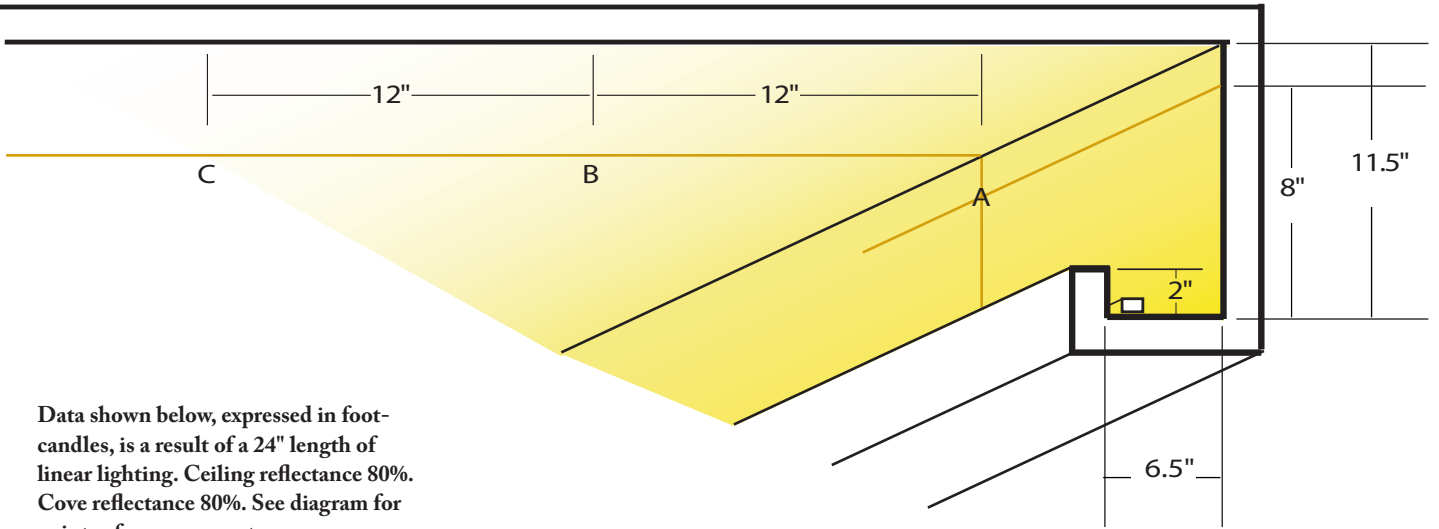

Data shown below, expressed in foot-candles, is a result of a 24" length of linear lighting. Ceiling reflectance 80%. Cove reflectance 80%. See diagram for points of measurement.

FSL-4 with LEDs
A : 26.1
B : 11.3
C : 2.6

FSL-4 w/ 5 watt clear bulb
A : 23.4
B : 18.9
C : 4.9

LED 4-WIRE UWW
A : 8.8
B : 6.2
C : 2.1

LED 4-WIRE CW
A : 8.3
B : 4.9
C : 1.9

LED FLEXBRITE UWW
A : 4
B : 2.2
C : 1.2

LED FLEXBRITE CW
A : 2.5
B : 1.9
C : 1

042 ROPE LIGHT
A : 3
B : 2.2
C : 1.2

018 ROPE LIGHT
A : 2.6
B : 2.2
C : 1.1

LED SUPER NEON (WH)
A : 9.5
B : 7.7
C : 3.1